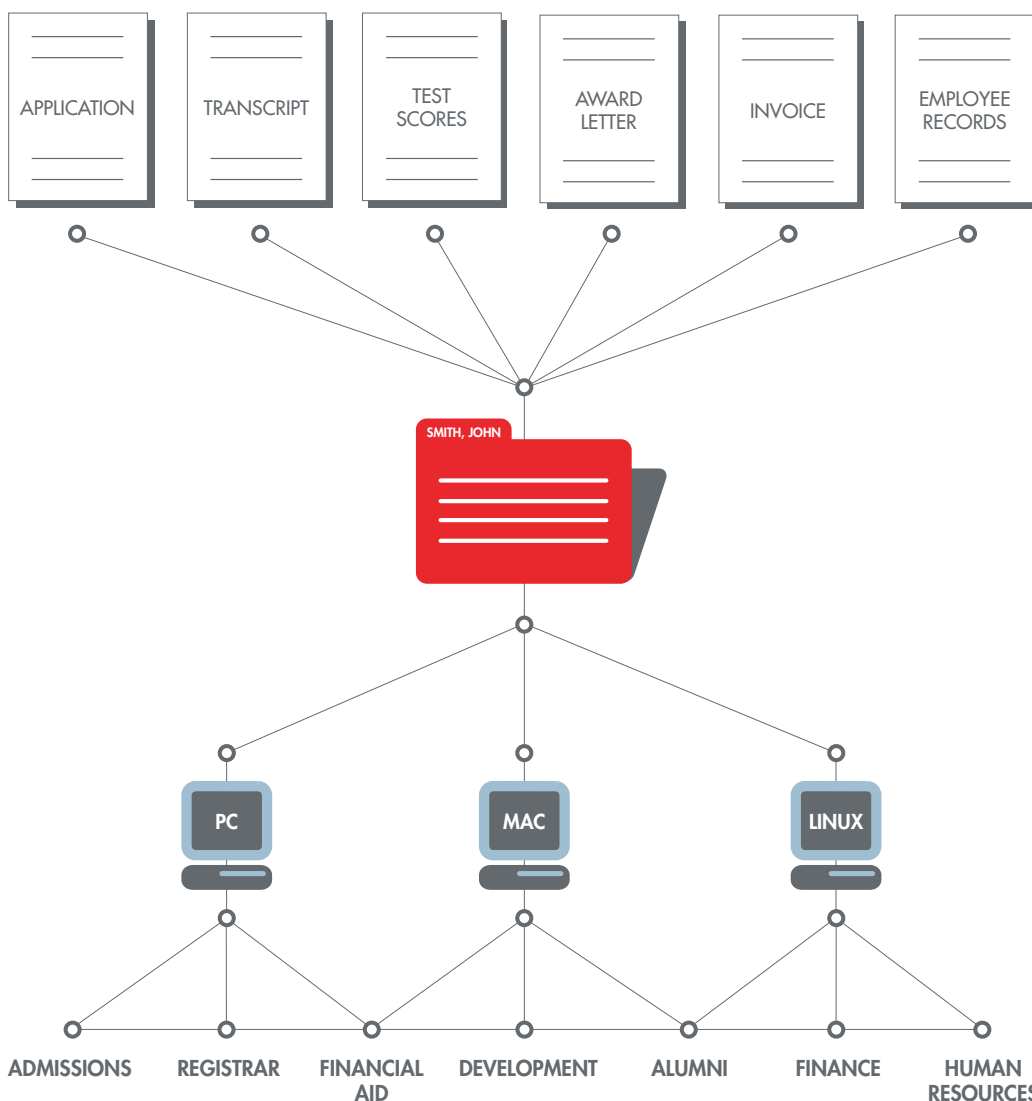

TEST YOUR NOLIJ®

Which best describes Noliij® Web 6?

A

ANY BROWSER

B

ANY PLATFORM

C

ANY DATABASE

D

ALL OF THE ABOVE

NOLIJ® is power.

With Noliij® Web 6, you can share paperless information from a central location that all authorized users can access, on any computer, in real time. Yes, dreams do come true.

For more information, or for an online demonstration of Noliij® Web 6, call us today at **(888) 818-NOLIJ** or visit us at **www.nolij.com**.